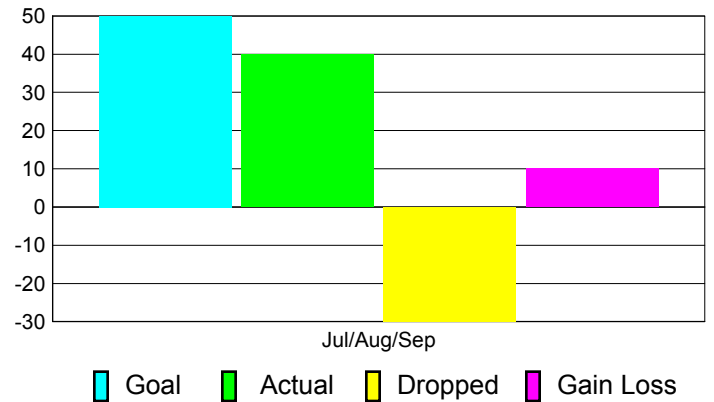

### YTD Status Quo Clubs 2012-2013

Status Quo Clubs Compared to Status Quo Members

## MEMBERSHIP

**Membership Results**  
2012-2013

**Membership**  
2011-2012

Month	Net Memb Goal	Actual New Memb	Actual Dropped Memb	Gain/Loss of Memb	Gain/Loss of Memb
Jul/Aug/Sep	50	40	-30	10	9
<b>Totals</b>	<b>50</b>	<b>40</b>	<b>-30</b>	<b>10</b>	<b>9</b>

### Membership Results 2012-2013

Goal, New, Dropped, Gain/Loss

### Comparison of Membership Gain/Loss

Current Year Compared to the Previous Year