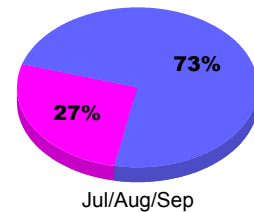

Gender Comparison 2012-2013